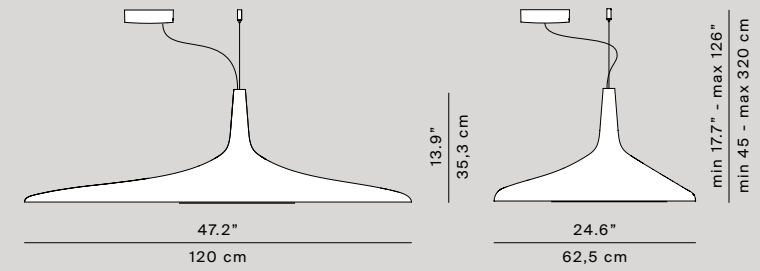

MOD. Soleil Noir

LUCEPLAN 2021/22

MOD. Soleil Noir

LUCEPLAN 2021/22

D89

Soleil Noir

D89p
push dimmer/DALI
weight 6,10 Kg

D89s
push dimmer/DALI
weight 6,50 Kg
ceiling rose Ø 15 x 5 cm

Light source D89p / D89s LED module 35W* 3000K CRI 80

Materials Molded polyurethane foam body and aluminium plate

Structure finishes  White  Black

TECHNICAL DATA

MOD. Soleil Noir

LUCEPLAN 2021/22

* Power consumption by device