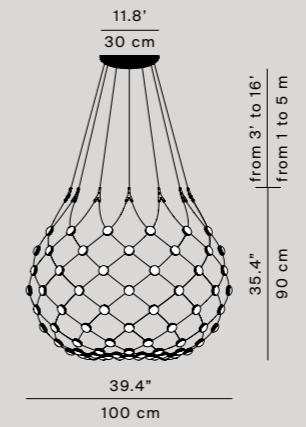

Mesh

Francisco Gomez Paz, 2015

EN A lamp of great theatrical impact whose almost transparent structure, composed of a network of flexible cables with LED sources positioned at their intersections, conceals the complexity of the design, dematerializing it to make room for only the light, the true protagonist. The particular structure permits exceptional freedom in the control of luminance: it is possible to govern the intensity of the light and to choose which portions of the lamp to turn on. Mesh is available in different sizes.

D86

Mesh

D86KT100
complete version
dimnable phase cut
weight 6,3 Kg
ceiling rose Ø 30 x 7 cm

D86KT080
complete version
dimnable phase cut
weight 4,5 Kg
ceiling rose Ø 30 x 7 cm

D86KT101-102-103-104-105

D86KT081-082-083-084-085

D86551
dimnable phase cut
weight 2,7 Kg
ceiling rose Ø 26 x 5 cm

D86555
dimnable phase cut
weight 2,9 Kg
ceiling rose Ø 26 x 5 cm

D86PLN
dimnable phase cut
weight 3,45 Kg

D86551

D86555

D86PLN

Light source

D86KT100